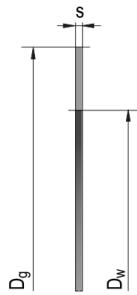

Axial cages with needles / Axial bearing rings

AXK

AS

GS811, GS812

LS

WS811, WS812

Bearing Designation

AXK4565; LS4565; AS4565; WS81109; GS81109

Dimensions (mm)

D_w	45
D_g	65
d_r	3
D_1	47
d_1	65

s	1
h	4,00
a	1,00
$r_s \text{ min}$	0,60

Basic Load Rating (kN)

C	26,50
C_0	125,00

Limiting Speed for Lubrication (min^{-1})

Plastické mazivo	1600
Olej	4500

Weight [g]

18,00; 52,00; 13,00; 54,00;