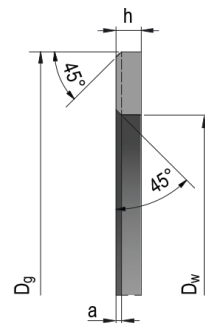

Axial cages with needles / Axial bearing rings

LS

Bearing Designation

AXK4565; LS4565; AS4565; WS81109; GS81109

Dimensions (mm)

D_w	45
D_g	65
d_r	3
D_1	47
d_1	65

s	1
h	4,00
a	1,00
$r_s \text{ min}$	0,60

Basic Load Rating (kN)

C	26,50
C_0	125,00

Limiting Speed for Lubrication (min^{-1})

Plastické mazivo	1600
Olej	4500

Weight [g]

18,00; 52,00; 13,00; 54,00;