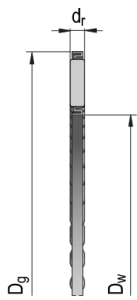

Axial cages with needles / Axial bearing rings

AXK

AS

GS811, GS812

LS

WS811, WS812

Bearing Designation

AXK4565; LS4565; AS4565; WS81109; GS81109

Dimensions (mm)

D_w	45
D_g	65
d_r	3
D_1	47
d_1	65

s	1
h	4,00
a	1,00
$r_s \text{ min}$	0,60

Basic Load Rating (kN)

C	26,50
C_0	125,00

Limiting Speed for Lubrication (min^{-1})

Plastické mazivo	1600
Olej	4500

Weight [g]

18,00; 52,00; 13,00; 54,00;