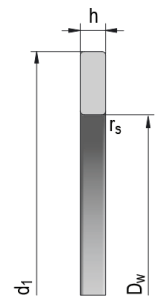

Axial cages with needles / Axial bearing rings

AXK

AS

GS811, GS812

LS

WS811, WS812

Bearing Designation

AXK4565; LS4565; AS4565; WS81109; GS81109

Dimensions (mm)

D_w	45
D_g	65
d_r	3
D_1	47
d_1	65

s	1
h	4,00
a	1,00
$r_s \text{ min}$	0,60

Basic Load Rating (kN)

C	26,50
C_0	125,00

Limiting Speed for Lubrication (min^{-1})

Plastické mazivo	1600
Olej	4500

Weight [g]

18,00; 52,00; 13,00; 54,00;