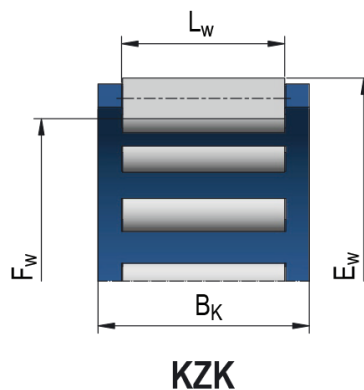

Cage assemblies of type KZK

Bearing Designation

KZK15,2x22,2x12

Dimensions (mm)

d	15,20
F_w	15,2
E_w	22,20
B_k	12,0

Basic Load Rating (kN)

C	8,60
C_0	11,10

Weight [g]