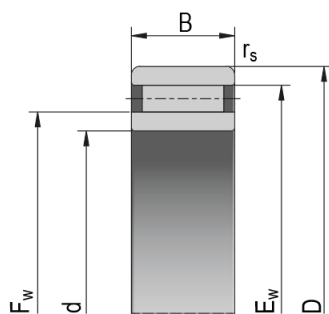

Needle roller bearings without flanges

NAO

NAO

Bearing Designation

NAO 17x35x16

Dimensions (mm)

d	17
D	35
B	16,0
F _w	22,0
E _w	29
r _{s min}	0,30

s	0,50
d ₁	21,50
D ₁	22,40
d ₂	28,40
D ₂	29,50
r _{a max}	0,30

Basic Load Rating (kN)

C	20,00
C ₀	25,50

Limiting Speed for Lubrication (min⁻¹)

Oil	19000
-----	-------

Weight [g]

78,00