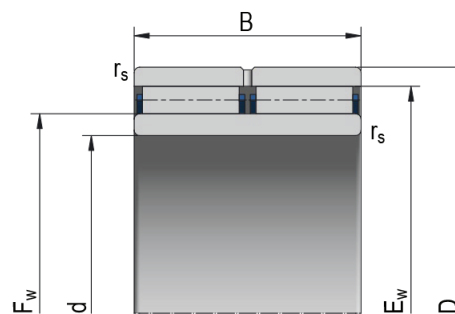

Needle roller bearings without flanges

NAO

NAO

Bearing Designation

NAO 17x35x16

Dimensions (mm)

d	17
D	35
B	16,0
F _w	22,0
E _w	29
r _{s min}	0,30

s	0,50
d ₁	21,50
D ₁	22,40
d ₂	28,40
D ₂	29,50
r _{a max}	0,30