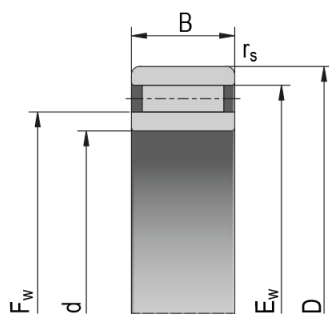

Needle roller bearings without flanges

NAO

NAO

Bearing Designation

NAO 17x30x13

Dimensions (mm)

d	17
D	30
B	13,0
F _w	22,0
E _w	26
r _{s min}	0,30

s	0,50
d ₁	21,50
D ₁	22,40
d ₂	25,60
D ₂	26,30
r _{a max}	0,30

Basic Load Rating (kN)

C	10,40
C ₀	15,90

Limiting Speed for Lubrication (min⁻¹)

Oil	20000
-----	-------

Weight [g]

42,00