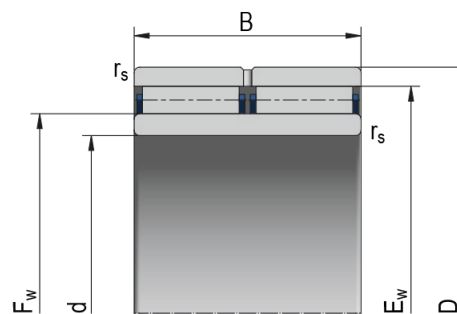

Needle roller bearings without flanges

NAO

NAO

Bearing Designation

NAO 17x30x13

Dimensions (mm)

d	17
D	30
B	13,0
F _w	22,0
E _w	26
r _{s min}	0,30

s	0,50
d ₁	21,50
D ₁	22,40
d ₂	25,60
D ₂	26,30
r _{a max}	0,30