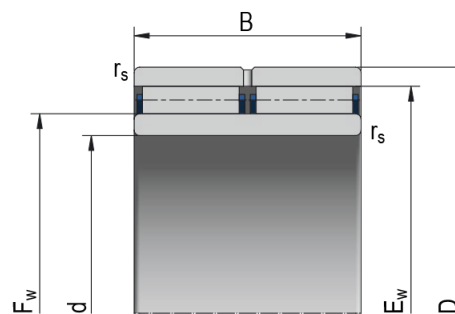

Needle roller bearings without flanges

NAO

NAO

Bearing Designation

NAO 17x30x13

Dimensions (mm)

d	17
D	30
B	13,0
F _w	22,0
E _w	26
r _{s min}	0,30

s	0,50
d ₁	21,50
D ₁	22,40
d ₂	25,60
D ₂	26,30
r _{a max}	0,30