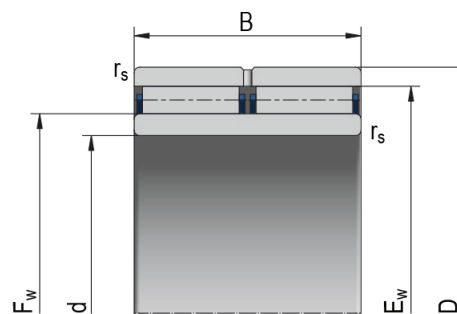

Needle roller bearings without flanges

NAO

NAO

Bearing Designation

NAO 12x28x12

Dimensions (mm)

d	12
D	28
B	12,0
F _w	16,0
E _w	22
r _{s min}	0,30

s	0,50
d ₁	15,70
D ₁	16,40
d ₂	21,60
D ₂	22,30
r _{a max}	0,30