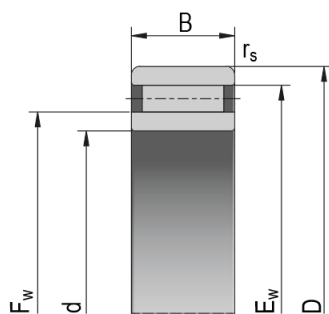

Needle roller bearings without flanges

NAO

NAO

Bearing Designation

NAO 12x24x20

Dimensions (mm)

d	12
D	24
B	20,0
F _w	16,0
E _w	20
r _{s min}	0,30

s	0,50
d ₁	15,70
D ₁	16,40
d ₂	19,60
D ₂	20,30
r _{a max}	0,30

Basic Load Rating (kN)

C	13,30
C ₀	19,80

Limiting Speed for Lubrication (min⁻¹)

Oil	24000
-----	-------

Weight [g]

44,00