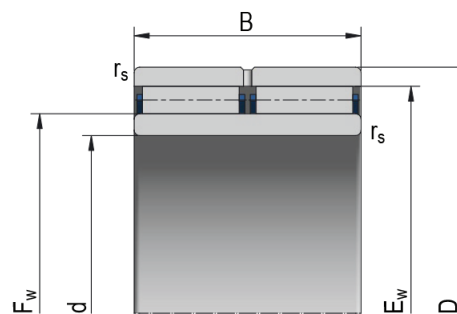

Needle roller bearings without flanges

NAO

NAO

Bearing Designation

NAO 12x24x20

Dimensions (mm)

d	12
D	24
B	20,0
F _w	16,0
E _w	20
r _{s min}	0,30

s	0,50
d ₁	15,70
D ₁	16,40
d ₂	19,60
D ₂	20,30
r _{a max}	0,30