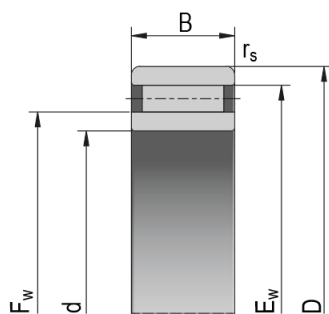

# Needle roller bearings without flanges

NAO

NAO

Bearing Designation

NAO 12x24x13

## Dimensions (mm)

d	12
D	24
B	13,0
F <sub>w</sub>	16,0
E <sub>w</sub>	20
r <sub>s min</sub>	0,30

s	0,50
d <sub>1</sub>	15,70
D <sub>1</sub>	16,40
d <sub>2</sub>	19,60
D <sub>2</sub>	20,30
r <sub>a max</sub>	0,30

## Limiting Speed for Lubrication (min<sup>-1</sup>)

Oil	24000
-----	-------

Weight [g]

30,00