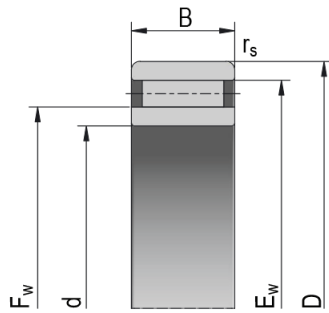

# Needle roller bearings without flanges

NAO

NAO

Bearing Designation

NAO 12x24x13

## Dimensions (mm)

d	12
D	24
B	13,0
F <sub>w</sub>	16,0
E <sub>w</sub>	20
r <sub>s min</sub>	0,30

s	0,50
d <sub>1</sub>	15,70
D <sub>1</sub>	16,40
d <sub>2</sub>	19,60
D <sub>2</sub>	20,30
r <sub>a max</sub>	0,30

## Limiting Speed for Lubrication (min<sup>-1</sup>)

Oil	24000
-----	-------

Weight [g]

30,00