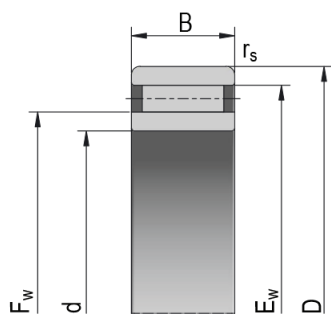

Needle roller bearings without flanges

NAO

NAO

Bearing Designation

NAO 9x22x12TN

Dimensions (mm)

d	9
D	22
B	12,0
F _w	12,0
E _w	18
r _{s min}	0,30

s	0,50
d ₁	11,70
D ₁	12,30
d ₂	17,60
D ₂	18,30
r _{a max}	0,30

Basic Load Rating (kN)

C	10,00
C ₀	9,90

Limiting Speed for Lubrication (min⁻¹)

Oil	26000
-----	-------

Weight [g]

23,50