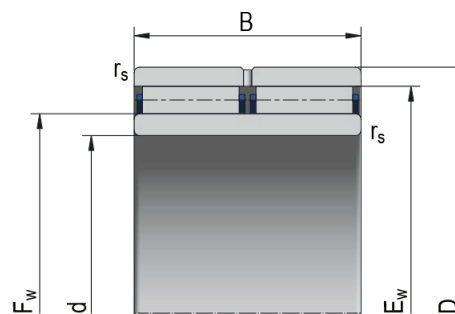

Needle roller bearings without flanges

NAO

NAO

Bearing Designation

NAO 30x47x18

Dimensions (mm)

d	30
D	47
B	18,0
F _w	35,0
E _w	42
r _{s min}	0,30

s	0,80
d ₁	34,50
D ₁	35,60
d ₂	41,40
D ₂	42,50
r _{a max}	0,30