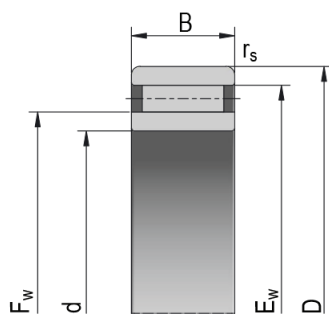

Needle roller bearings without flanges

NAO

NAO

Bearing Designation

NAO 30x47x18

Dimensions (mm)

d	30
D	47
B	18,0
F _w	35,0
E _w	42
r _{s min}	0,30

s	0,80
d ₁	34,50
D ₁	35,60
d ₂	41,40
D ₂	42,50
r _{a max}	0,30

Basic Load Rating (kN)

C	27,50
C ₀	43,00

Limiting Speed for Lubrication (min⁻¹)

Oil	13000
-----	-------

Weight [g]

119,00