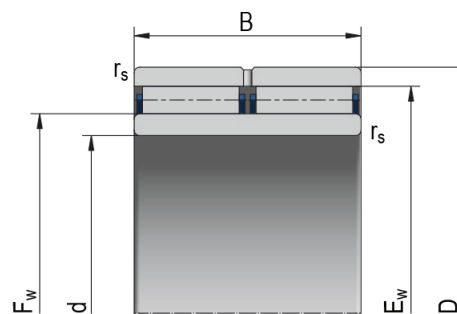

Needle roller bearings without flanges

NAO

NAO

Bearing Designation

NAO 25x42x16

Dimensions (mm)

d	25
D	42
B	16,0
F _w	30,0
E _w	37
r _{s min}	0,30

s	0,80
d ₁	29,50
D ₁	30,60
d ₂	36,40
D ₂	37,50
r _{a max}	0,30