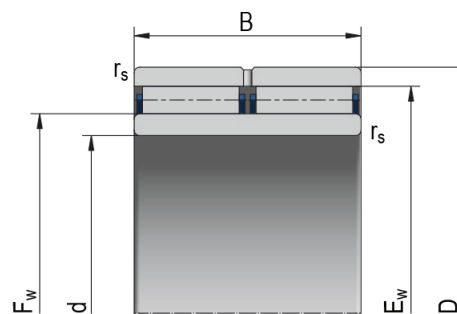

Needle roller bearings without flanges

NAO

NAO

Bearing Designation

NAO 25x40x17

Dimensions (mm)

d	25
D	40
B	17,0
F _w	30,0
E _w	35
r _{s min}	0,30

s	0,80
d ₁	29,50
D ₁	30,60
d ₂	34,40
D ₂	35,50
r _{a max}	0,30