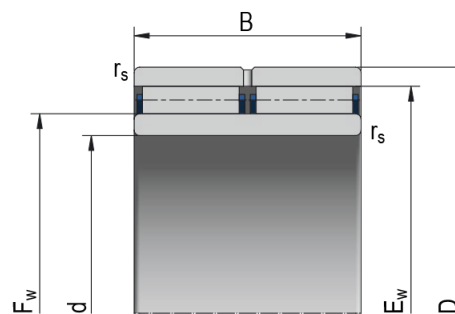

Needle roller bearings without flanges

NAO

NAO

Bearing Designation

NAO 20x37x16

Dimensions (mm)

d	20
D	37
B	16,0
F _w	25,0
E _w	32
r _{s min}	0,30

s	0,50
d ₁	24,50
D ₁	25,60
d ₂	31,40
D ₂	32,50
r _{a max}	0,30