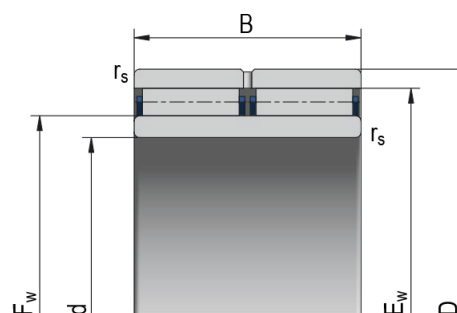

Needle roller bearings without flanges

NAO

NAO

Bearing Designation

NAO 20x35x17

Dimensions (mm)

d	20
D	35
B	17,0
F _w	25,0
E _w	29
r _{s min}	0,30

s	0,50
d ₁	24,50
D ₁	25,60
d ₂	28,40
D ₂	29,50
r _{a max}	0,30