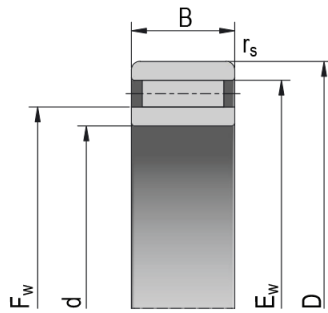

Needle roller bearings without flanges

NAO

NAO

Bearing Designation **NAO 20x35x17**

Dimensions (mm)

d	20
D	35
B	17,0
F _w	25,0
E _w	29
r _{s min}	0,30

s	0,50
d ₁	24,50
D ₁	25,60
d ₂	28,40
D ₂	29,50
r _{a max}	0,30