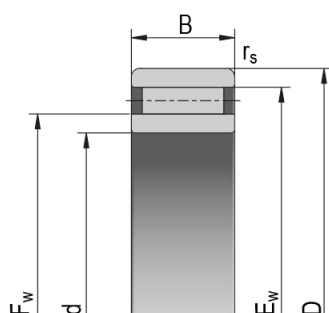

Needle roller bearings without flanges

NAO

NAO

Bearing Designation

NAO 20x35x17

Dimensions (mm)

d	20
D	35
B	17,0
F _w	25,0
E _w	29
r _{s min}	0,30

s	0,50
d ₁	24,50
D ₁	25,60
d ₂	28,40
D ₂	29,50
r _{a max}	0,30

Basic Load Rating (kN)

C	14,90
C ₀	26,00

Limiting Speed for Lubrication (min⁻¹)

Oil	18000
-----	-------

Weight [g]

76,00