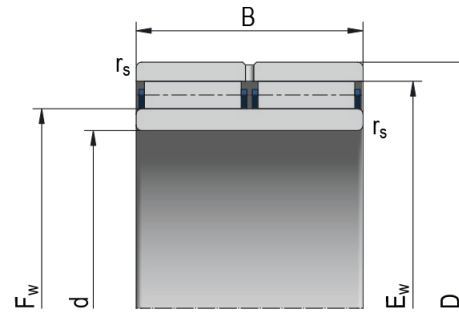

Needle roller bearings without flanges

NAO

NAO

Bearing Designation **NAO 20x35x17**

Dimensions (mm)

d	20
D	35
B	17,0
F _w	25,0
E _w	29
r _{s min}	0,30

s	0,50
d ₁	24,50
D ₁	25,60
d ₂	28,40
D ₂	29,50
r _{a max}	0,30