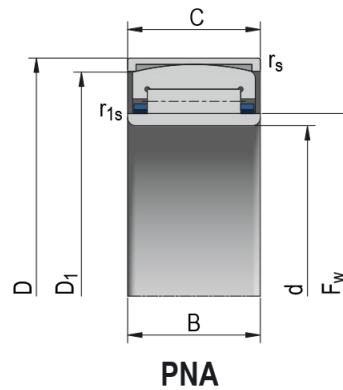

Alignment needle roller bearings with inner ring

Bearing Designation PNA 35/55

Dimensions (mm)

d	35
F _w	40,0
D	55
C	20

D _{1 min}	50,50
r _{s min}	1
r _{1s min}	0,30
s ¹	0,50

Basic Load Rating (kN)

C	26,00
C ₀	47,00

Limiting Speed for Lubrication (min⁻¹)

Oil	11000
-----	-------

Weight [g] 177,00