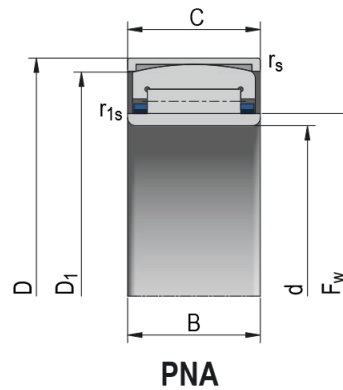

Alignment needle roller bearings with inner ring

Bearing Designation PNA 22/44

Dimensions (mm)

d	22
F _w	28,0
D	44
C	20

D _{1 min}	38,50
r _{s min}	1
r _{1s min}	0,30
s ¹	0,50

Basic Load Rating (kN)

C	22,00
C ₀	34,00

Limiting Speed for Lubrication (min⁻¹)

Oil	16000
-----	-------

Weight [g] 145,00