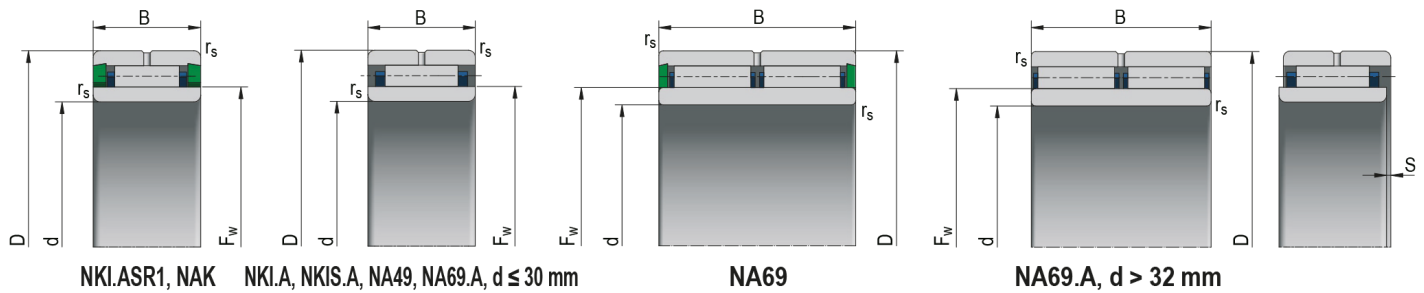

Needle roller bearings with inner ring

Bearing Designation

NKI 9/12A

Dimensions (mm)

d	9
D	19
B	12
rs	0,30

F _w	12,0
S	1,50

Basic Load Rating (kN)

C	7,10
C ₀	6,40

Limiting Speed for Lubrication (min⁻¹)

Grease	16000
Oil	26000

Weight [g]

16,60