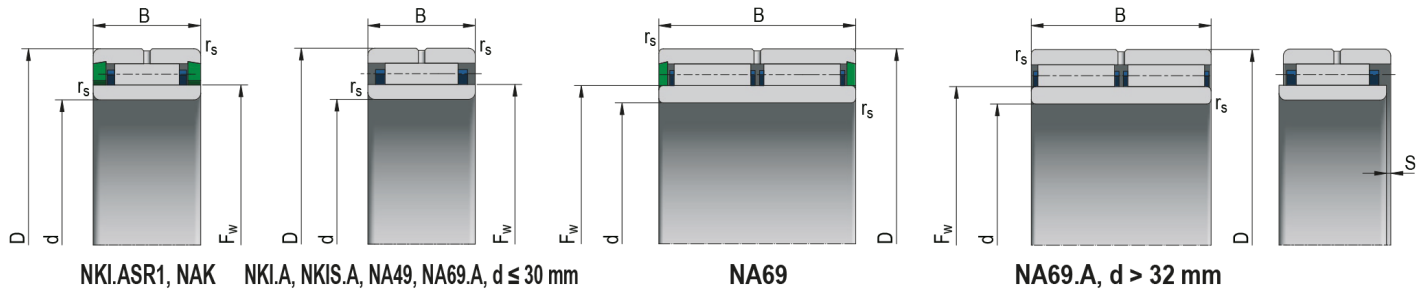

Needle roller bearings with inner ring

Bearing Designation NKI 7/16A

Dimensions (mm)

d	7
D	17
B	16
r_s	0,30

F_w	10,0
S	1,50

Basic Load Rating (kN)

C	7,80
C₀	6,20

Limiting Speed for Lubrication (min⁻¹)

Grease	17000
Oil	28000

Weight [g] 18,20