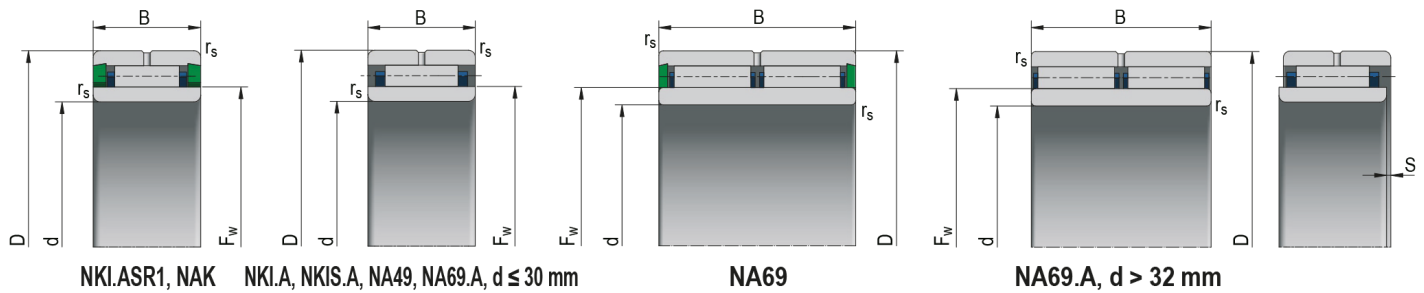

Needle roller bearings with inner ring

Bearing Designation

NKI 7/12A

Dimensions (mm)

d	7
D	17
B	12
r_s	0,30

F_w	10,0
S	1,50

Basic Load Rating (kN)

C	5,50
C_0	4,75

Limiting Speed for Lubrication (min^{-1})

Grease	17000
Oil	28000

Weight [g]

13,70