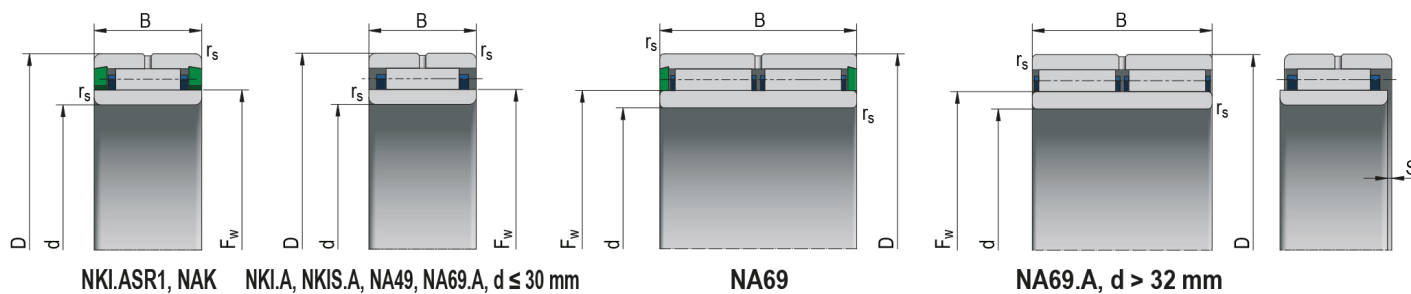

Needle roller bearings with inner ring

Bearing Designation NKI 6/16A

Dimensions (mm)

d	6
D	16
B	16
r_s	0,30

F_w	9,0
S	1,50

Basic Load Rating (kN)

C	7,10
C₀	5,90

Limiting Speed for Lubrication (min⁻¹)