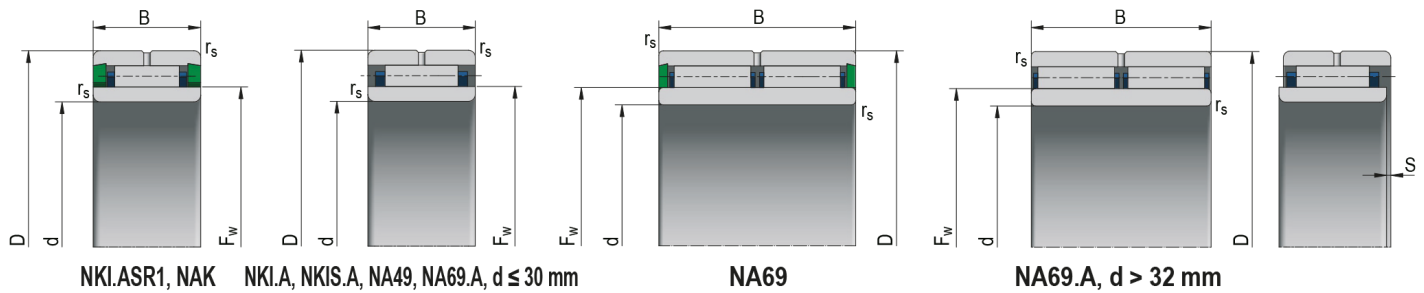

Needle roller bearings with inner ring

Bearing Designation

NKI 5/16A

Dimensions (mm)

d	5
D	15
B	16
r _s	0,30

F _w	8,0
S	1,50

Basic Load Rating (kN)

C	5,80
C ₀	5,10

Limiting Speed for Lubrication (min⁻¹)

Grease	19000
Oil	32000

Weight [g]

15,30