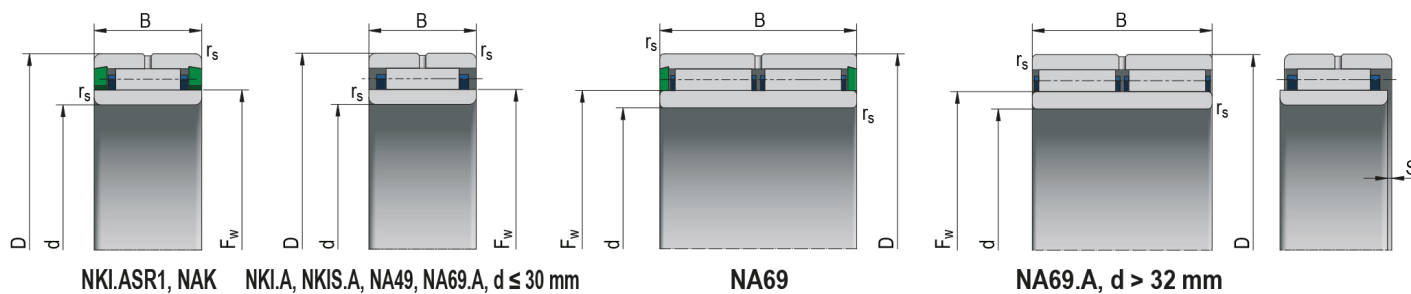

Needle roller bearings with inner ring

Bearing Designation NA4902

Dimensions (mm)

d	15
D	28
B	13
r_s	0,30

F_w	20,0
S	1,00

Basic Load Rating (kN)

C	13,60
C₀	10,60

Limiting Speed for Lubrication (min⁻¹)