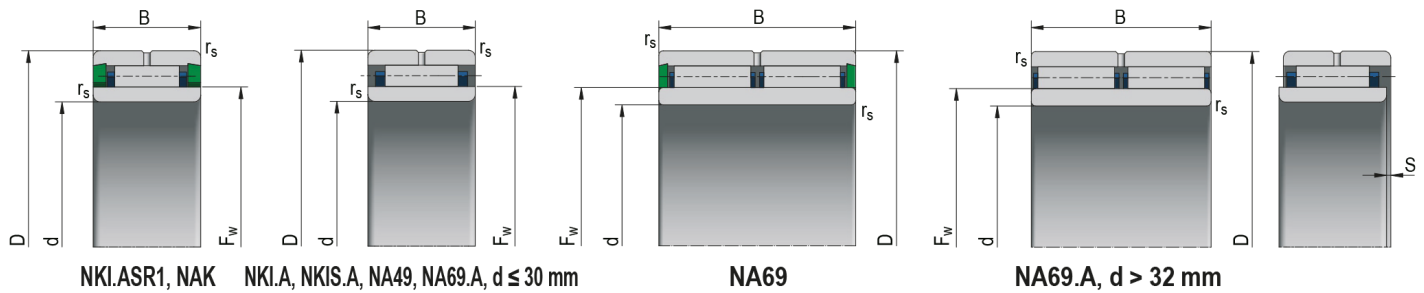

Needle roller bearings with inner ring

Bearing Designation

NKI 15/16A

Dimensions (mm)

d	15
D	27
B	16
r _s	0,30

F _w	19,0
S	1,50

Basic Load Rating (kN)

C	17,40
C ₀	13,00

Limiting Speed for Lubrication (min⁻¹)

Grease	14000
Oil	22000

Weight [g]

38,80