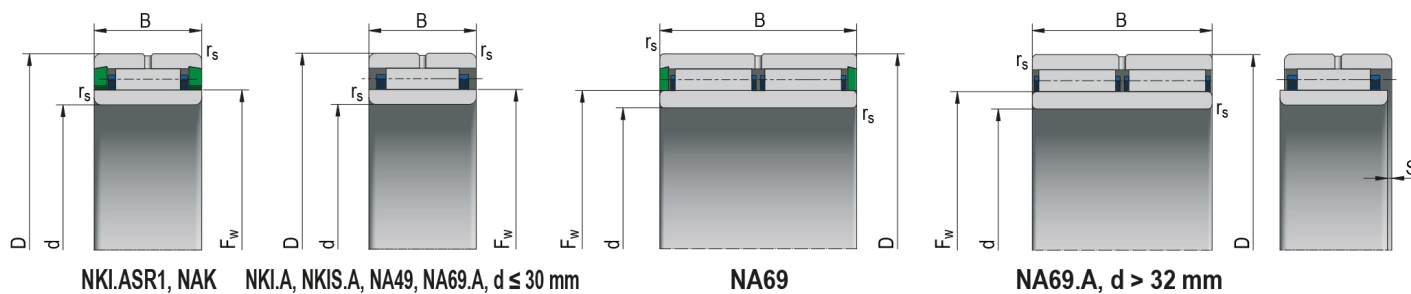

Needle roller bearings with inner ring

Bearing Designation NKI 12/16A

Dimensions (mm)

d	12
D	24
B	16
r _s	0,30

F _w	16,0
S	1,50

Basic Load Rating (kN)

C	13,90
C ₀	11,30

Limiting Speed for Lubrication (min⁻¹)