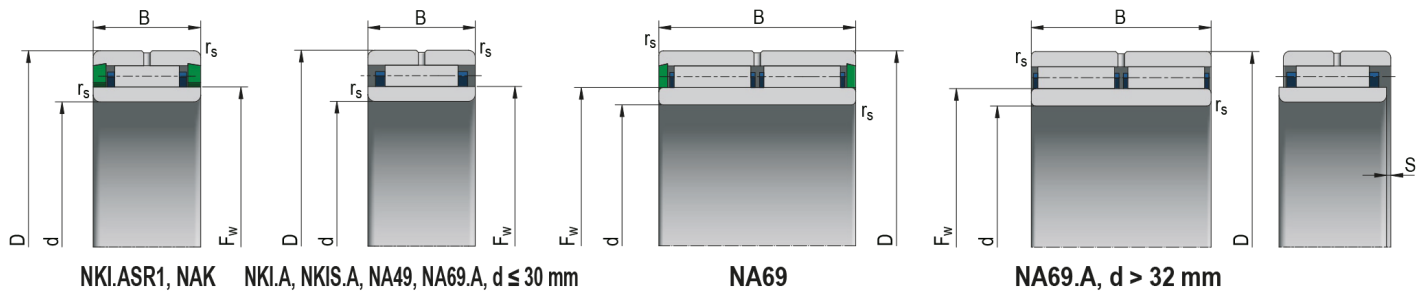

Needle roller bearings with inner ring

Bearing Designation

NKI 5/12A

Dimensions (mm)

d	5
D	15
B	12
r _s	0,30

F _w	8,0
S	1,50

Basic Load Rating (kN)

C	4,10
C ₀	3,95

Limiting Speed for Lubrication (min⁻¹)

Grease	19000
Oil	32000

Weight [g]

11,50