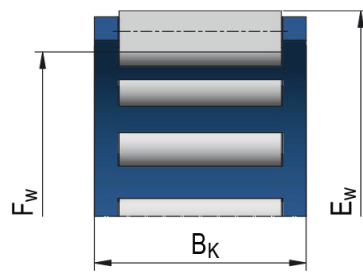

Needle cages

single row / double row

K

K.ZW

Bearing Designation

K10x14x13TN

Weight (mm)

d	10
F _w	10,0
E _w	14
B _k	13,0