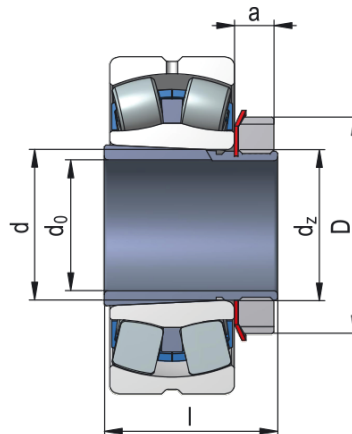

Adapter sleeves

Sleeve Designation	H205
---------------------------	-------------

Appropriate Components	
Nut	KM5
Washer	MB5

Dimensions (mm)

d_0	20
d	25
D	38
l	26
a	8
a_1	-
d_z	M25x1.5
d_{z1}	-

Weight [kg]	0.064
--------------------	-------