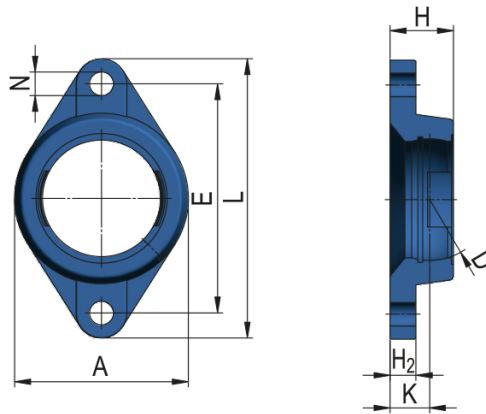

Oval Flanged Cast Housing Unit - FM type

Housing Unit Designation

FM209; FMC209

Dimensions (mm)

A	108
D	85
E	148
L	188
H	38
K	22
H ₂	15
N	19

Weight [kg]

1,10