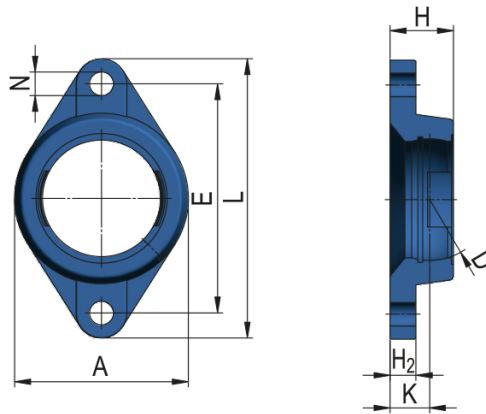

Oval Flanged Cast Housing Unit - FM type

Housing Unit Designation

FM207; FMC207

Dimensions (mm)

A	90
D	72
E	130
L	161
H	34
K	19
H ₂	14
N	16

Weight [kg]

0,65