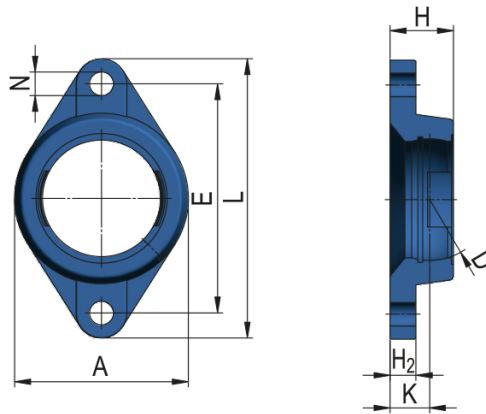

Oval Flanged Cast Housing Unit - FM type

Housing Unit Designation

FM206; FMC206

Dimensions (mm)

A	80
D	62
E	117
L	148
H	31
K	18
H ₂	13
N	16

Weight [kg]

0,53