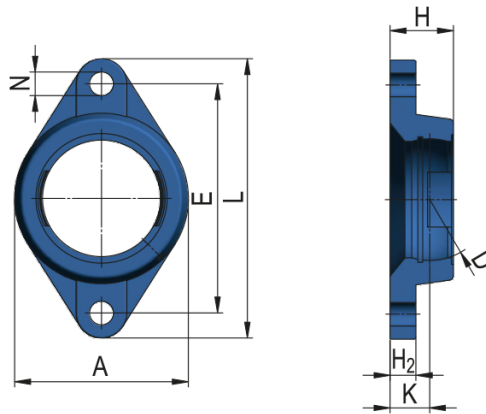

Oval Flanged Cast Housing Unit - FM type

Housing Unit Designation

FM205; FMC205

Dimensions (mm)

A	68
D	52
E	99
L	130
H	27
K	16
H ₂	13
N	16

Weight [kg]

0,39