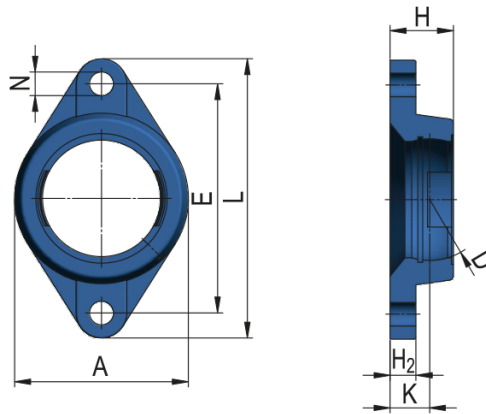

Oval Flanged Cast Housing Unit - FM type

Housing Unit Designation

FM204; FMC204

Dimensions (mm)

A	60
D	47
E	90
L	113
H	25,5
K	15
H ₂	14
N	12

Weight [kg]

0,25