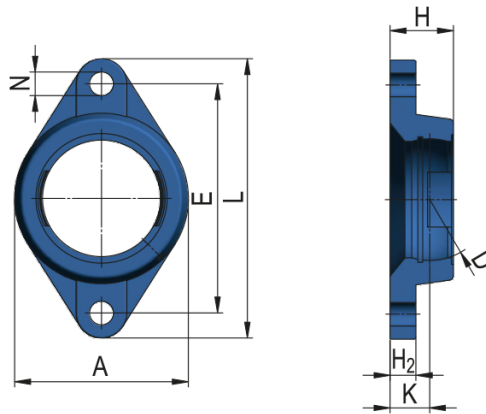

Oval Flanged Cast Housing Unit - FM type

Housing Unit Designation

FM217; FMC217

Dimensions (mm)

A	190
D	150
E	248
L	305
H	63
K	36
H ₂	25
N	25

Weight [kg]

4,7