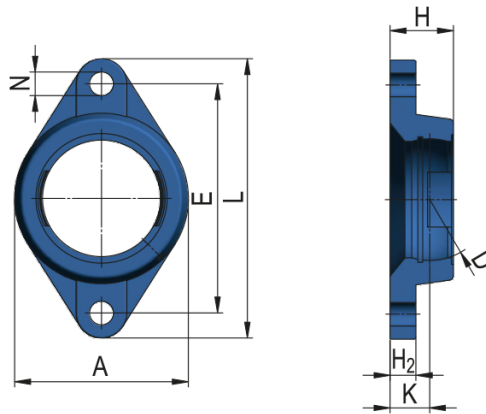

Oval Flanged Cast Housing Unit - FM type

Housing Unit Designation

FM215; FMC215

Dimensions (mm)

A	165
D	130
E	225
L	275
H	56
K	34
H ₂	22
N	23

Weight [kg]

3,4