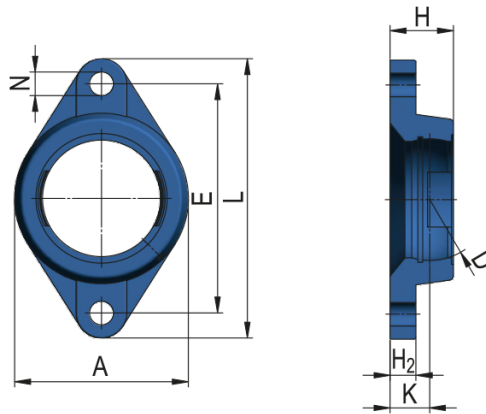

Oval Flanged Cast Housing Unit - FM type

Housing Unit Designation

FM214; FMC214

Dimensions (mm)

A	160
D	125
E	216
L	265
H	54
K	31
H ₂	22
N	23

Weight [kg]

3,21