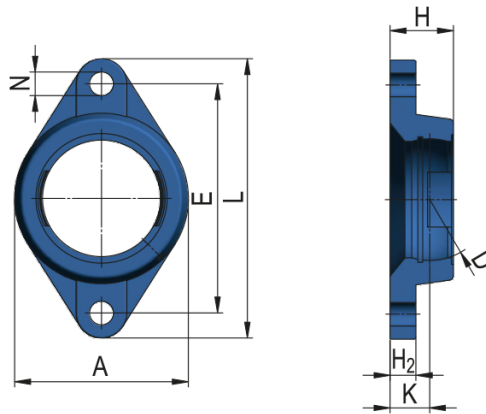

Oval Flanged Cast Housing Unit - FM type

Housing Unit Designation

FM213; FMC213

Dimensions (mm)

A	153
D	120
E	210
L	258
H	50
K	30
H ₂	22
N	23

Weight [kg]

2,69