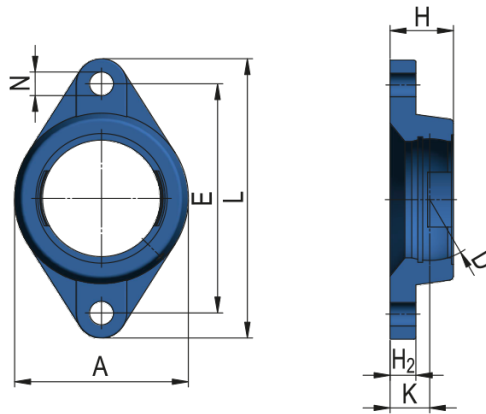

Oval Flanged Cast Housing Unit - FM type

Housing Unit Designation

FM203; FMC203

Dimensions (mm)

A	57
D	40
E	76,5
L	99
H	25,5
K	15
H ₂	11
N	12

Weight [kg]

0,25