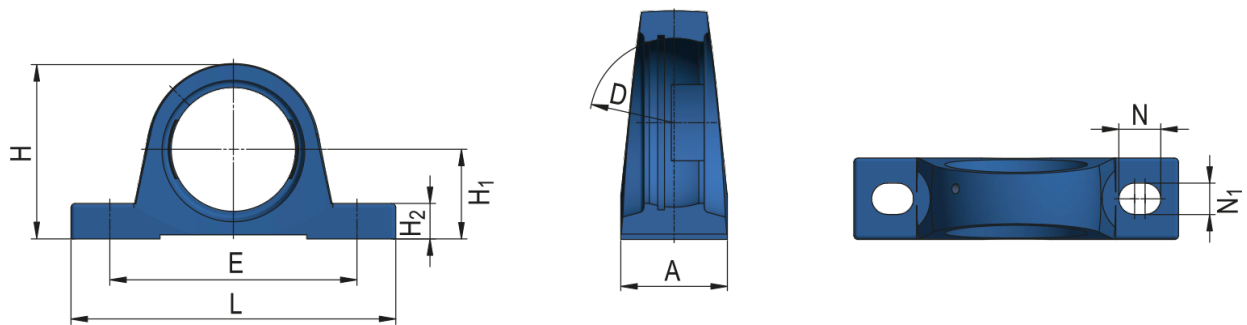

Pillow Block Housing Unit - SG type

Housing Unit Designation

SG204; SGC204

Dimensions (mm)

A	38
D	47
E	95
L	127
H	62
H ₁	33,3
H ₂	14
N	19
N ₁	13

Weight [kg]

0,450