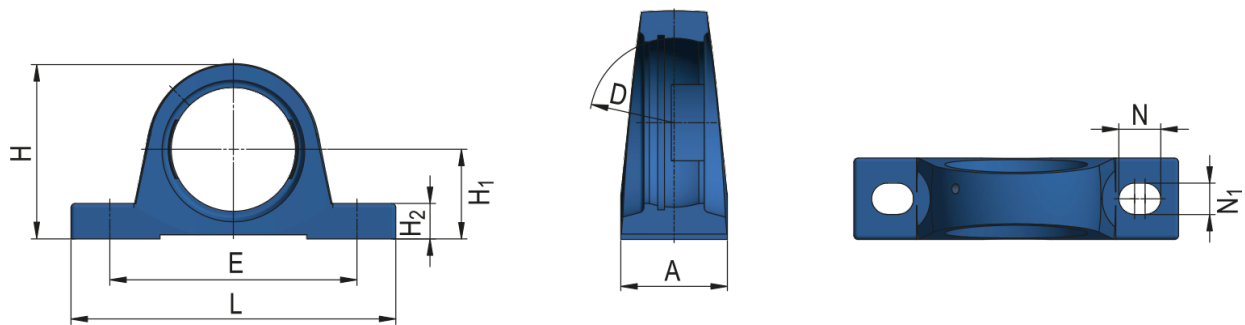

Pillow Block Housing Unit - SG type

Housing Unit Designation

SG215; SGC215

Dimensions (mm)

A	74
D	130
E	216
L	273
H	163
H ₁	82,6
H ₂	28
N	30
N ₁	25

Weight [kg]

4,25