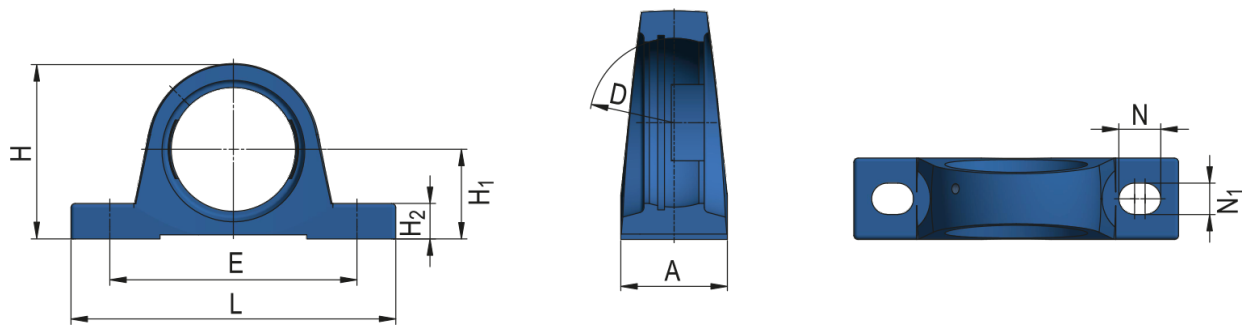

Pillow Block Housing Unit - SG type

Housing Unit Designation

SG214; SGC214

Dimensions (mm)

A	69
D	125
E	210
L	266
H	155
H ₁	79,4
H ₂	28
N	30
N ₁	25

Weight [kg]

3,74