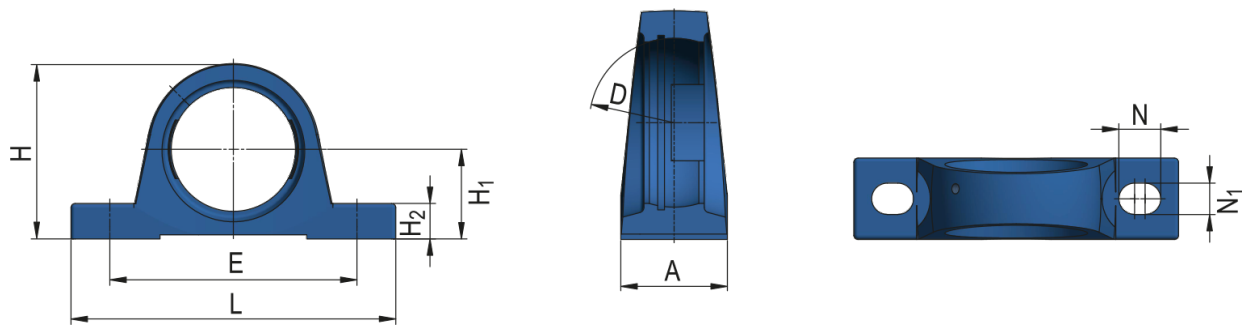

Pillow Block Housing Unit - SG type

Housing Unit Designation

SG212; SGC212

Dimensions (mm)

A	69
D	110
E	183
L	240
H	135
H ₁	69,8
H ₂	26
N	25
N ₁	20

Weight [kg]

2,85