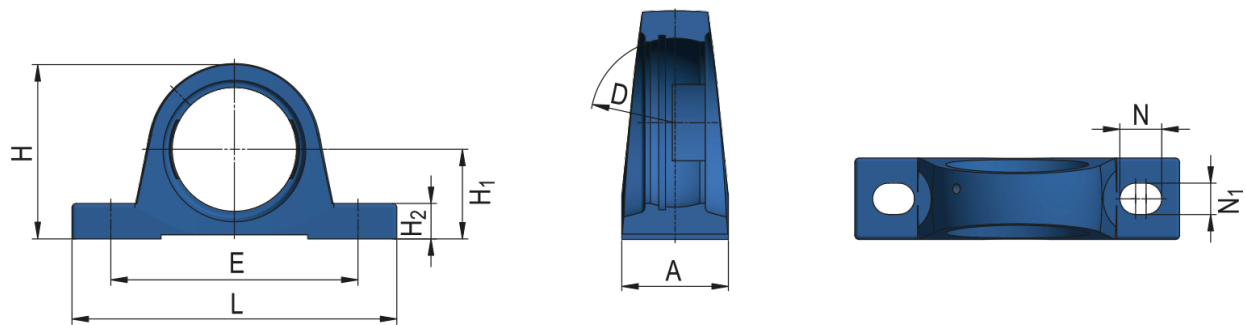

Pillow Block Housing Unit - SG type

Housing Unit Designation

SG203; SGC203

Dimensions (mm)

A	32
D	40
E	95
L	125
H	57
H ₁	30,2
H ₂	14
N	17
N ₁	12

Weight [kg]

0,360