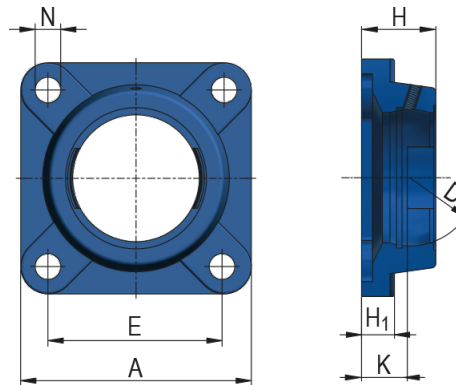

# Square Flanged Housing Unit - FG type

Housing Unit Designation

**FG212; FGC212**

## Dimensions (mm)

A	175
D	110
E	143
H	48
H <sub>1</sub>	20
N	19
K	29
Weight [kg]	2,48