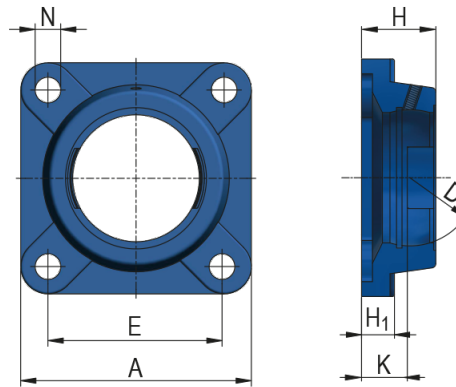

# Square Flanged Housing Unit - FG type

Housing Unit Designation

**FG211; FGC211**

## Dimensions (mm)

<b>A</b>	162
<b>D</b>	100
<b>E</b>	130
<b>H</b>	43
<b>H<sub>1</sub></b>	20
<b>N</b>	19
<b>K</b>	25
<b>Weight [kg]</b>	2,05