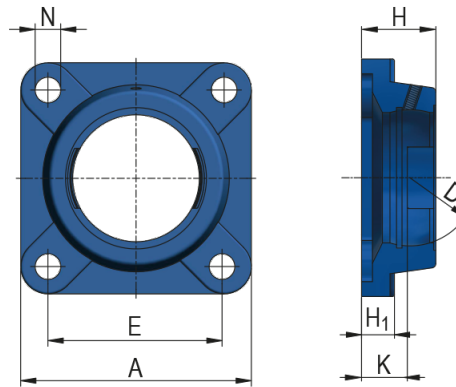

# Square Flanged Housing Unit - FG type

Housing Unit Designation

**FG211; FGC211**

## Dimensions (mm)

A	162
D	100
E	130
H	43
H <sub>1</sub>	20
N	19
K	25
Weight [kg]	2,05