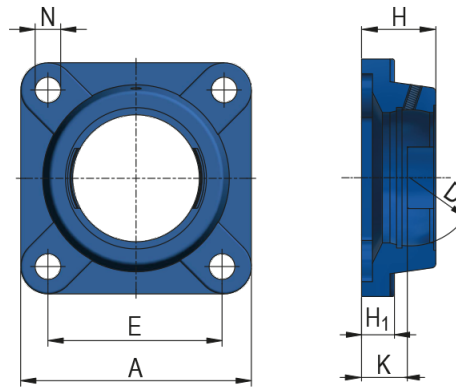

Square Flanged Housing Unit - FG type

Housing Unit Designation

FG210; FGC210

Dimensions (mm)

A	143
D	90
E	111
H	40
H ₁	18
N	16
K	22
Weight [kg]	1,54