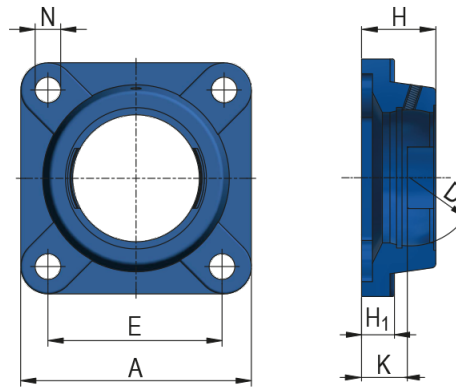

Square Flanged Housing Unit - FG type

Housing Unit Designation

FG210; FGC210

Dimensions (mm)

| | |
|----------------------|------|
| A | 143 |
| D | 90 |
| E | 111 |
| H | 40 |
| H₁ | 18 |
| N | 16 |
| K | 22 |
| Weight [kg] | 1,48 |