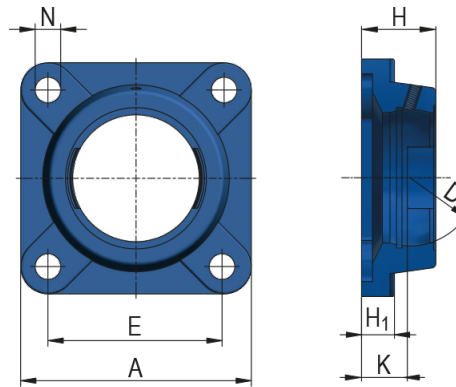

Square Flanged Housing Unit - FG type

Housing Unit Designation

FG209; FGC209

Dimensions (mm)

A	137
D	85
E	105
H	38
H ₁	18
N	16
K	22
Weight [kg]	1,24