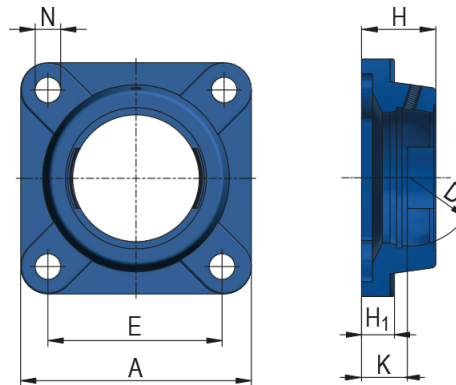

Square Flanged Housing Unit - FG type

Housing Unit Designation

FG208; FGC208

Dimensions (mm)

A	130
D	80
E	102
H	36
H₁	16
N	16
K	21
Weight [kg]	0,970