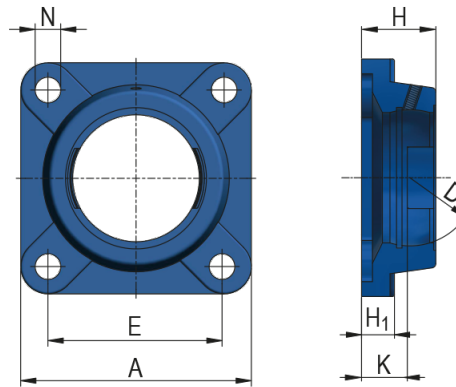

Square Flanged Housing Unit - FG type

Housing Unit Designation

FG207; FGC207

Dimensions (mm)

A	117
D	72
E	92
H	34
H ₁	16
N	14
K	19
Weight [kg]	0,825