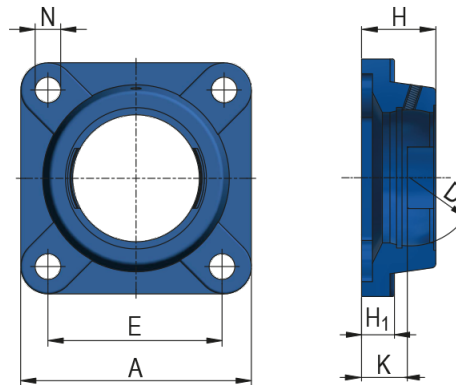

Square Flanged Housing Unit - FG type

Housing Unit Designation

FG206; FGC206

Dimensions (mm)

| | |
|----------------|-------|
| A | 108 |
| D | 62 |
| E | 83 |
| H | 31 |
| H ₁ | 14 |
| N | 12 |
| K | 18 |
| Weight [kg] | 0,670 |