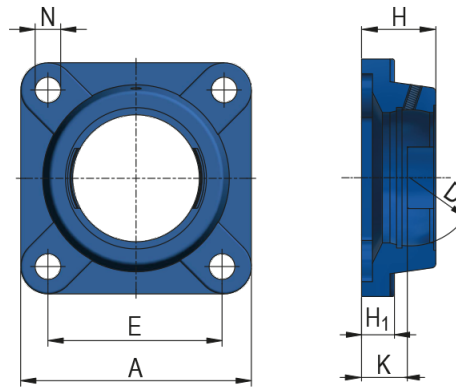

Square Flanged Housing Unit - FG type

Housing Unit Designation

FG205; FGC205

Dimensions (mm)

A	95
D	52
E	70
H	27
H ₁	13
N	12
K	16
Weight [kg]	0,520