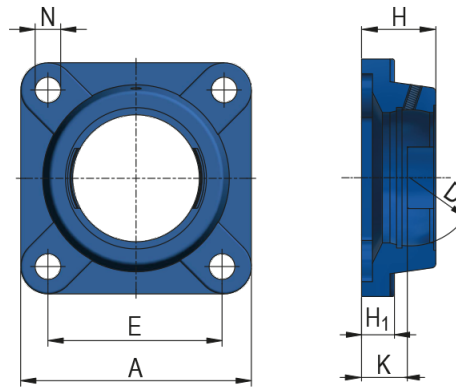

# Square Flanged Housing Unit - FG type

Housing Unit Designation

**FG217; FGC217**

## Dimensions (mm)

A	220
D	150
E	175
H	63
H <sub>1</sub>	24
N	23
K	36
Weight [kg]	5,30